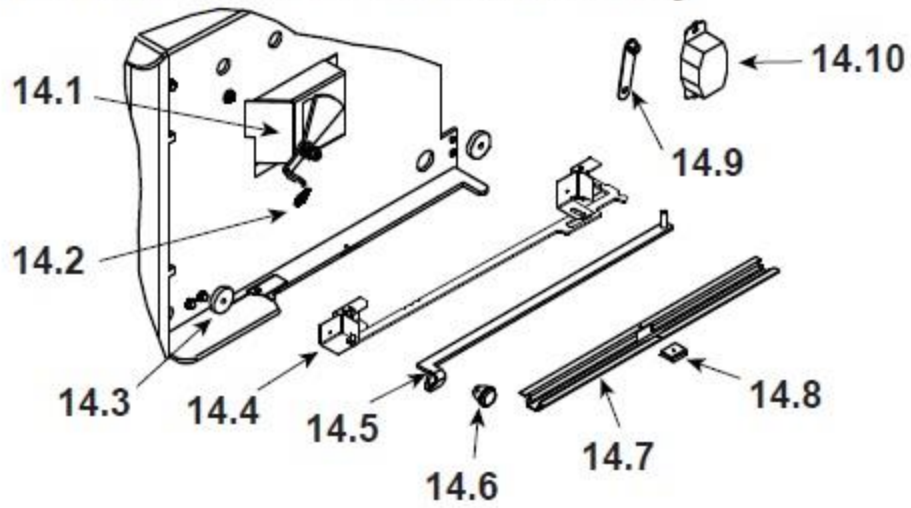

#14 Burn Rate Control Assembly