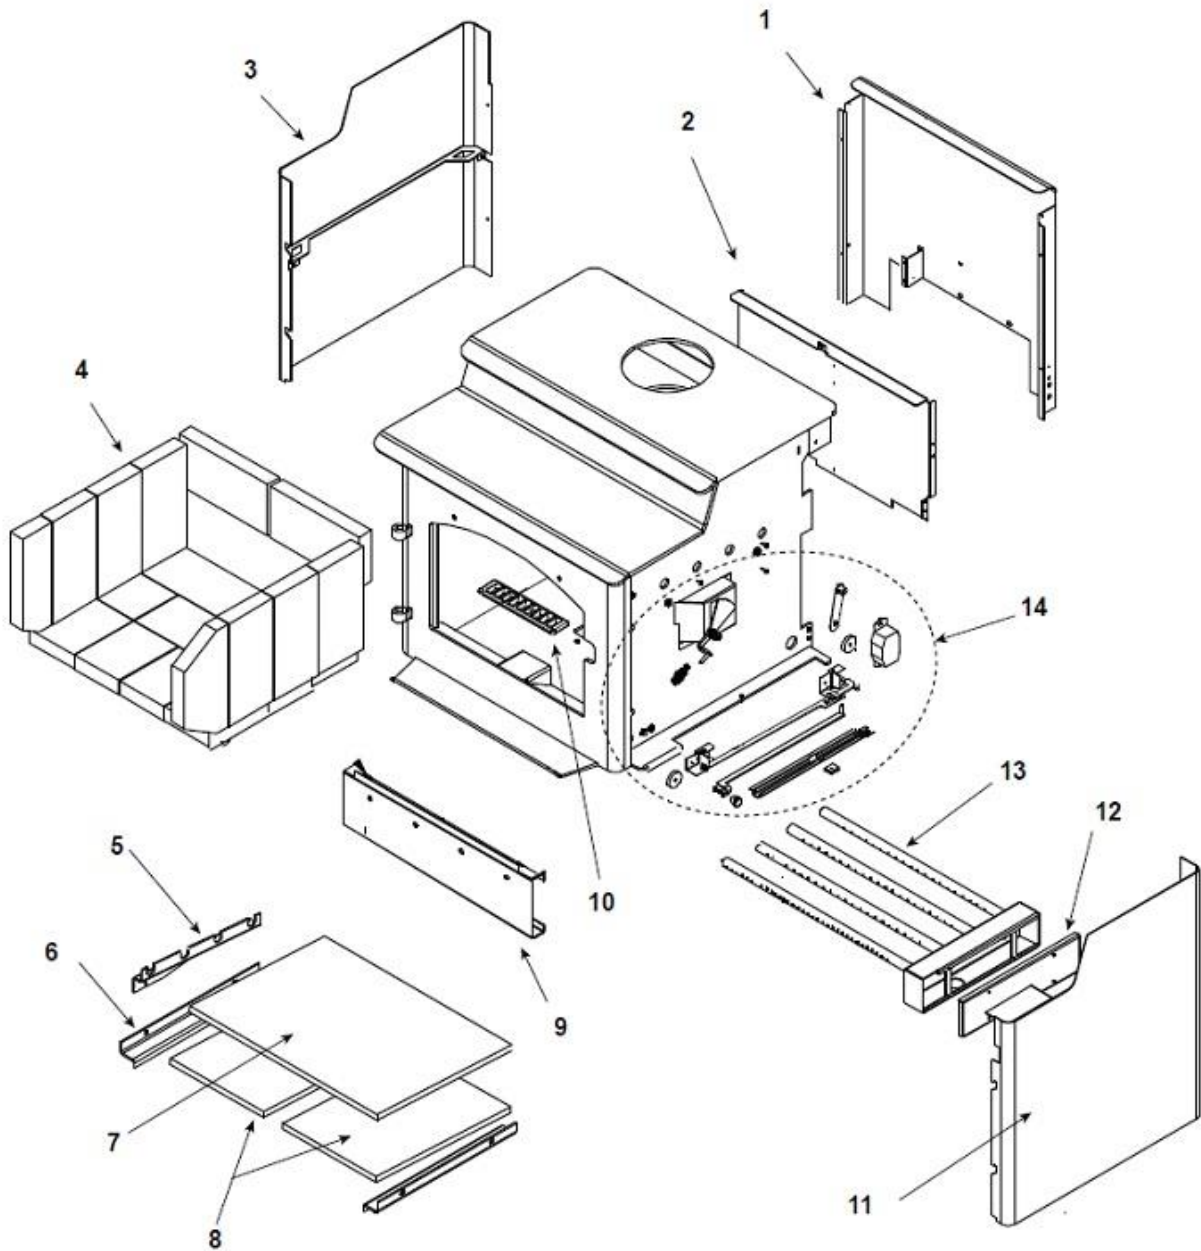

Quadra-Fire 3100 Step Top

ITEM	DESCRIPTION	COMMENTS	PART NUMBER
1	Air Channel, Convection w/Bracket (Retain Original SN Label)		SRV7033-144
2	Air Supply Back		SRV7033-134
3	Panel Assembly, Side, Left		7033-038

#4 Brick Set Assembly

4	Brick Assembly - Complete Set	Pkg of 18	SRV7033-032
4.1	Brick, 9 x 4-1/2 x 1-1/4"	Qty. 10 Req.	
4.2	Brick, 6 x 4-1/2 x 1-1/4"	Qty. 4 Req.	
4.3	Brick, 9 x 4-1/2 x 1-1/4" w/angles, see diagram	Qty. 1 Req.	
4.4	Brick, 4-1/2 x 4-1/2 x 1-1/4"	Qty. 2 Req.	
4.5	Brick, 9 x 3 x 1-1/4" w/angle, see diagram	Qty. 1 Req.	
	Brick, Uncut	Pkg of 1	832-0550
		Pkg of 6	832-3040
5	Tube Support Rack		7033-148
6	Brick Retainer		7033-149
7	Ceramic Fiber Blanket, 1/2" Thick (19" W x 13-3/4" H)		832-3390
8	Baffle Board - 9-1/2 in W x 13-3/4 in H	Pkg of 2	SRV7033-209
9	Rear Channel Assembly		7033-002
10	Access Cover		SRV7038-196
	Handle, Access Cover		SRV7038-197
11	Panel Assembly, Side, Right		7033-037
12	Tube Channel Top - Tube Channel Access Cover		SRV7033-237
13	Tube, Channel Assembly	Manifold Tubes	SRV7033-023