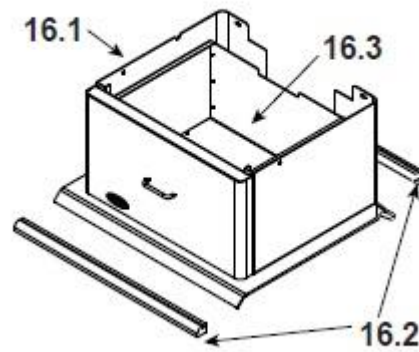

#16 Pedestal Assembly