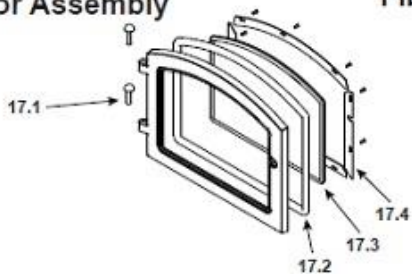

Woodman's Parts Plus
www.woodmanspartsplus.com

ITEM	DESCRIPTION	COMMENTS	PART NUMBER
14.1	Burn Rate Control Assembly		7033-033
14.2	Spring Handle, Air Control 1/4"	Black (Qty 1)	SRV7000-614
		Gold (Pkg of 2)	832-0630
		Nickel (Qty 2 req)	250-8340
14.3	Door Gasket - Front & Rear Air Timer Doors		7033-282
14.4	Timer Air Control Assembly		SRV7033-052
	Rear Air Door Assembly		7033-024
14.5	Rear Air Control Arm Assembly		7033-035
14.6	Start-Up Control Knob		7000-343
14.7	Air Control Rod Guide		7033-210
14.8	Latch, Magnet	For Air Control	229-0631
14.9	Timer Arm Assembly		7033-034
14.10	Timer (Only) Replacement Assembly		SRV480-1940
15.1	Ash Pan Assembly		7033-008
	Ash Pan Leg - ARS		7033-050
15.2	Legs, Queen Anne	Black	831-1240
		Gold	831-1250
		Nickel	LEGS-QANL
15.3	Leg Mount Brackets	Pkg of 2	SRV7033-183
	Pedestal	For Air Control	PED-3143
16.1	Pedestal Assembly		7033-013
16.2	Strip, Oak Trim		832-0560
	Door Assembly - ARS		SRV7033-015
	Ash Pan Door Handle - ARS		7033-274
16.3	Ashpan Assembly		7033-010
	Component Pack (Includes Gasket for Ash Removal, Magnet and Fasteners)	Leg	7033-048
		Pedestal	7033-045
	Gasket - ARS		SRV7033-296
	Latch, Handle Assembly - ARS		SRV7033-047
	Magnet Round		SRV7000-140

#17 Door Assembly

Fiber Handle Assembly