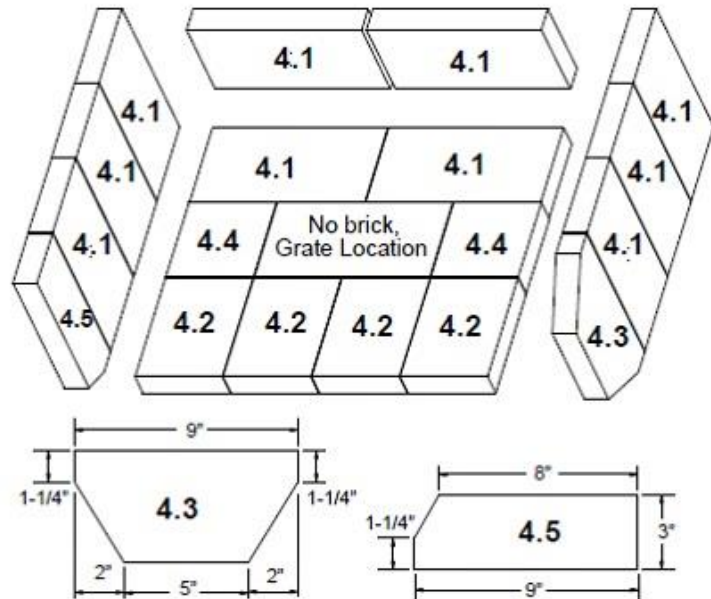

Quadra-Fire 3100 Step Top

ITEM	DESCRIPTION	COMMENTS	PART NUMBER
1	Air Channel, Convection w/Bracket (Retain Original SN Label)		SRV7033-144
2	Air Supply Back		SRV7033-134
3	Panel Assembly, Side, Left		7033-038

#4 Brick Set Assembly

4	Brick Assembly - Complete Set	Pkg of 18	SRV7033-032
4.1	Brick, 9 x 4-1/2 x 1-1/4"	Qty. 10 Req.	
4.2	Brick, 6 x 4-1/2 x 1-1/4"	Qty. 4 Req.	
4.3	Brick, 9 x 4-1/2 x 1-1/4" w/angles, see diagram	Qty. 1 Req.	
4.4	Brick, 4-1/2 x 4-1/2 x 1-1/4"	Qty. 2 Req.	
4.5	Brick, 9 x 3 x 1-1/4" w/angle, see diagram	Qty. 1 Req.	
	Brick, Uncut	Pkg of 1	832-0550
		Pkg of 6	832-3040
5	Tube Support Rack		7033-148
6	Brick Retainer		7033-149
7	Ceramic Fiber Blanket, 1/2" Thick (19" W x 13-3/4" H)		832-3390
8	Baffle Board - 9-1/2 in W x 13-3/4 in H	Pkg of 2	SRV7033-209
9	Rear Channel Assembly		7033-002
10	Access Cover		SRV7038-196
	Handle, Access Cover		SRV7038-197
11	Panel Assembly, Side, Right		7033-037
12	Tube Channel Top - Tube Channel Access Cover		SRV7033-237
13	Tube, Channel Assembly	Manifold Tubes	SRV7033-023