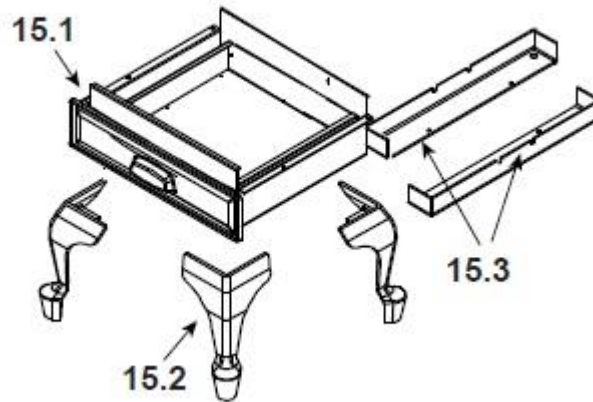

#15 Leg Assembly